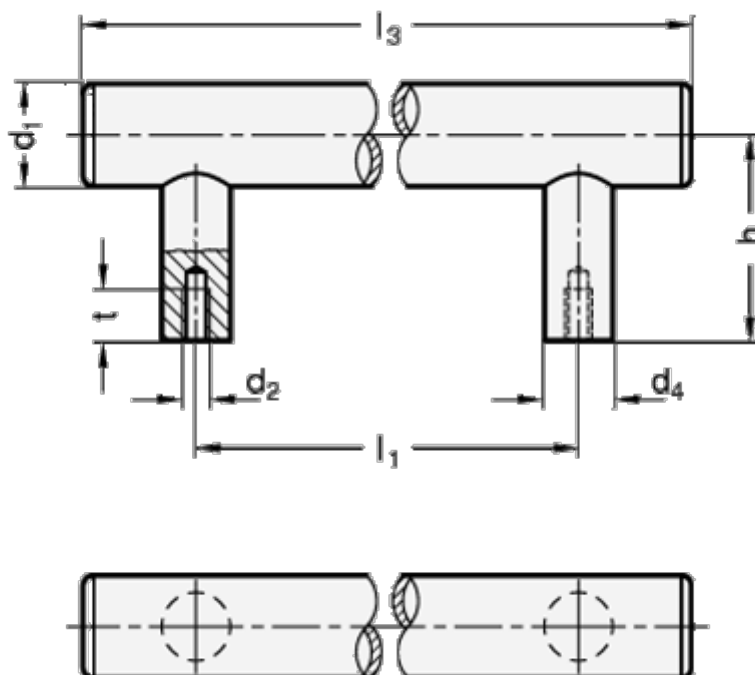

Article number: 20666530M6500K

Description: E+G St. steel tubular handle GN 666.5-30-M6-500-K  
K - with plastic cover cap, mountet from the back

## Measures

d1	= 30
d2	= M6
d4	= 20
h	= 60
l1 +/-0.5	= 500
l3	= 565
l4	= 15
t min	= 15